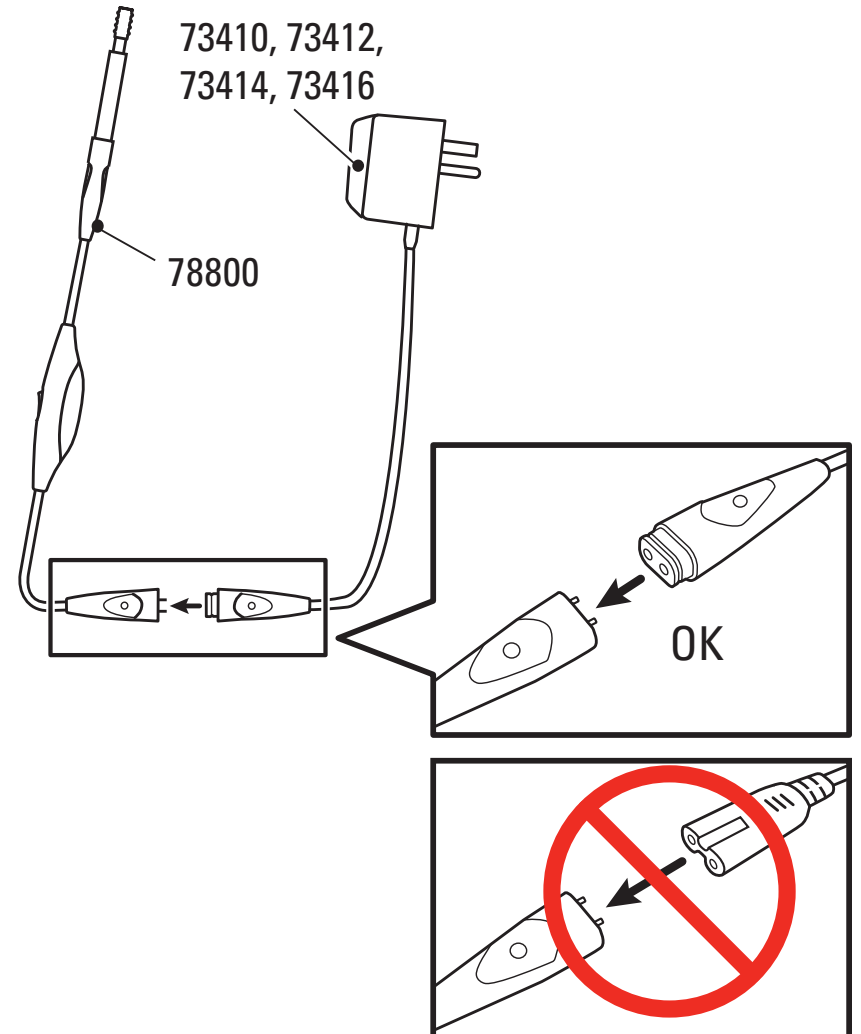

Use only approved Welch Allyn cables with KleenSpec Corded Illumination System. Only Welch Allyn part numbers #73410, #73412, #73414, #73416 are approved for use with #78800. Failure to use approved cables can result in a shattered lamp and electric shock hazard.