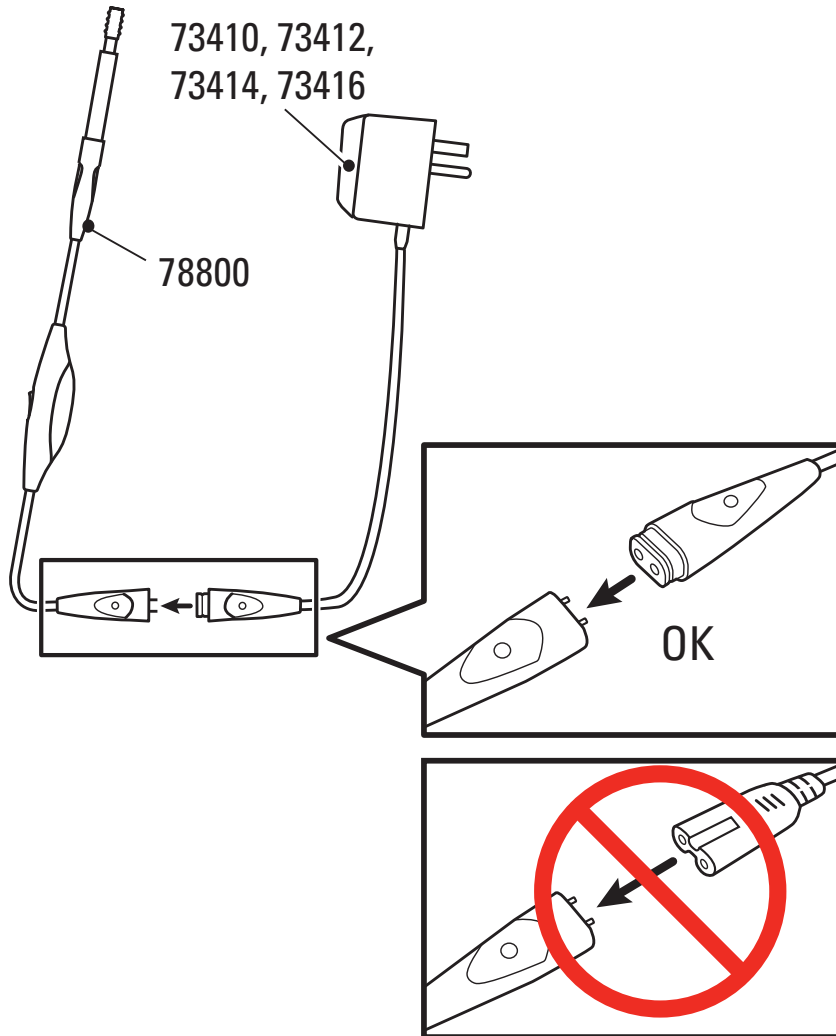

Use only approved Welch Allyn cables with KleenSpec Corded Illumination System. Only Welch Allyn part numbers #73410, #73412, #73414, #73416 are approved for use with #78800. Failure to use approved cables can result in a shattered lamp and electric shock hazard.