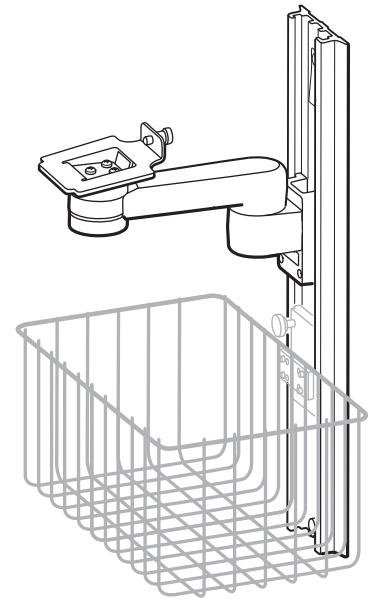

## Wall Mounting Bracket Replacement Install Guide

**REF** 104644

Mat. No. 717840,  
80017086 Ver. A