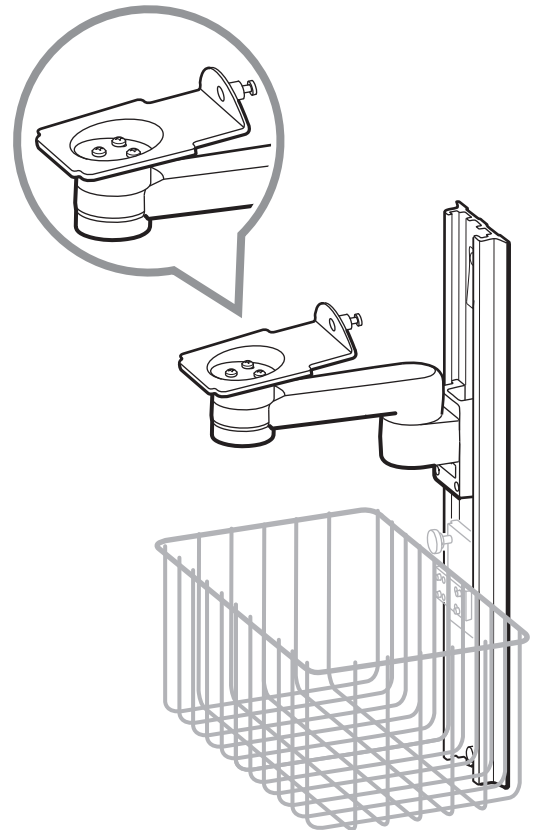

## Wall Mounting Bracket Replacement Install Guide

**REF** 104644

Mat. No. 717840,  
80017086 Ver. A