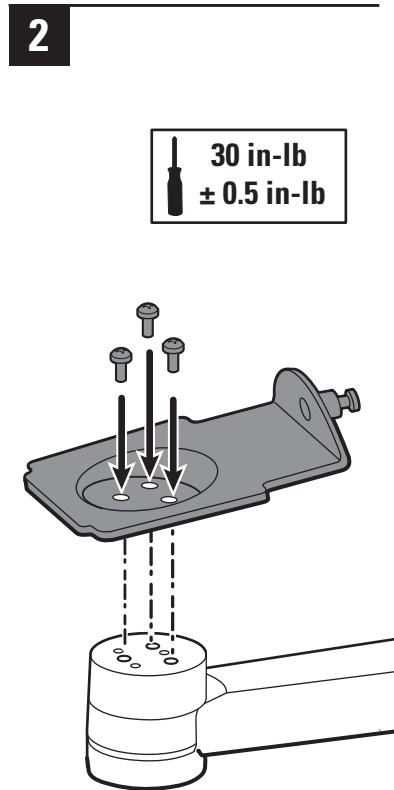

## Wall Mounting Bracket Replacement Install Guide

**REF** 104644

Mat. No. 717840,  
80017086 Ver. A